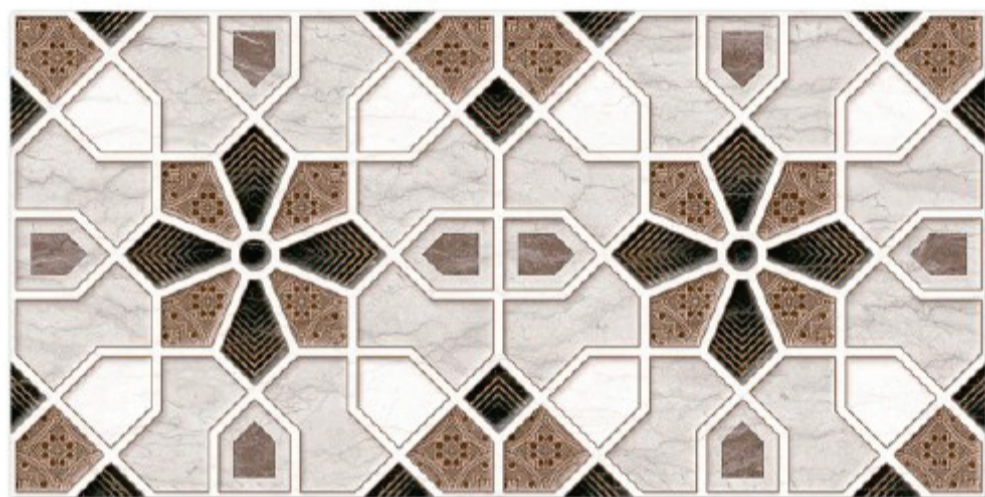

1021 L

1021 HL 1

1021 L

DIGITAL WALL TILES 300x600mm

Tile Shown  
1021

resistant to salts | eco sustainable | fire proof | frost proof | random design

Finish: **Glossy**

1022 L