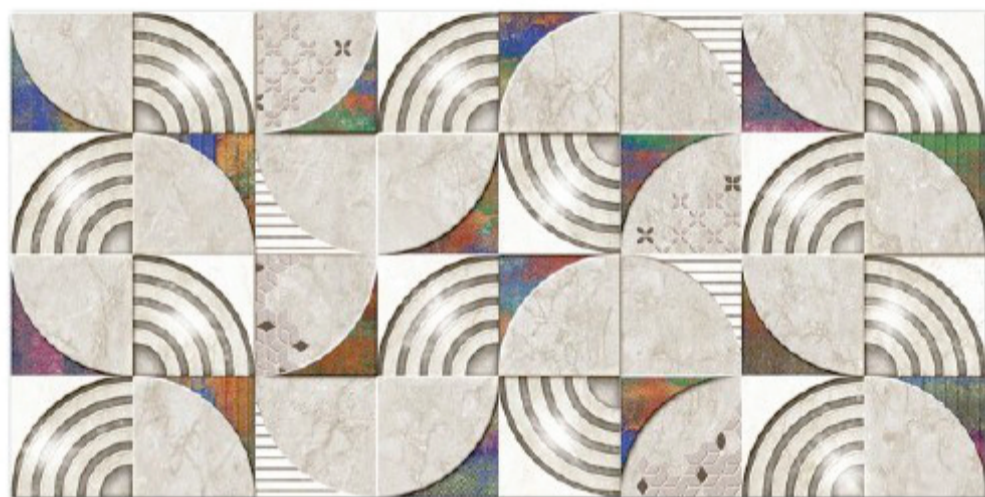

resistant to salts | eco sustainable | fire proof | frost proof | random design

Finish: **Glossy**

1035 HL 1

DIGITAL 300x
WALL TILES 600mm