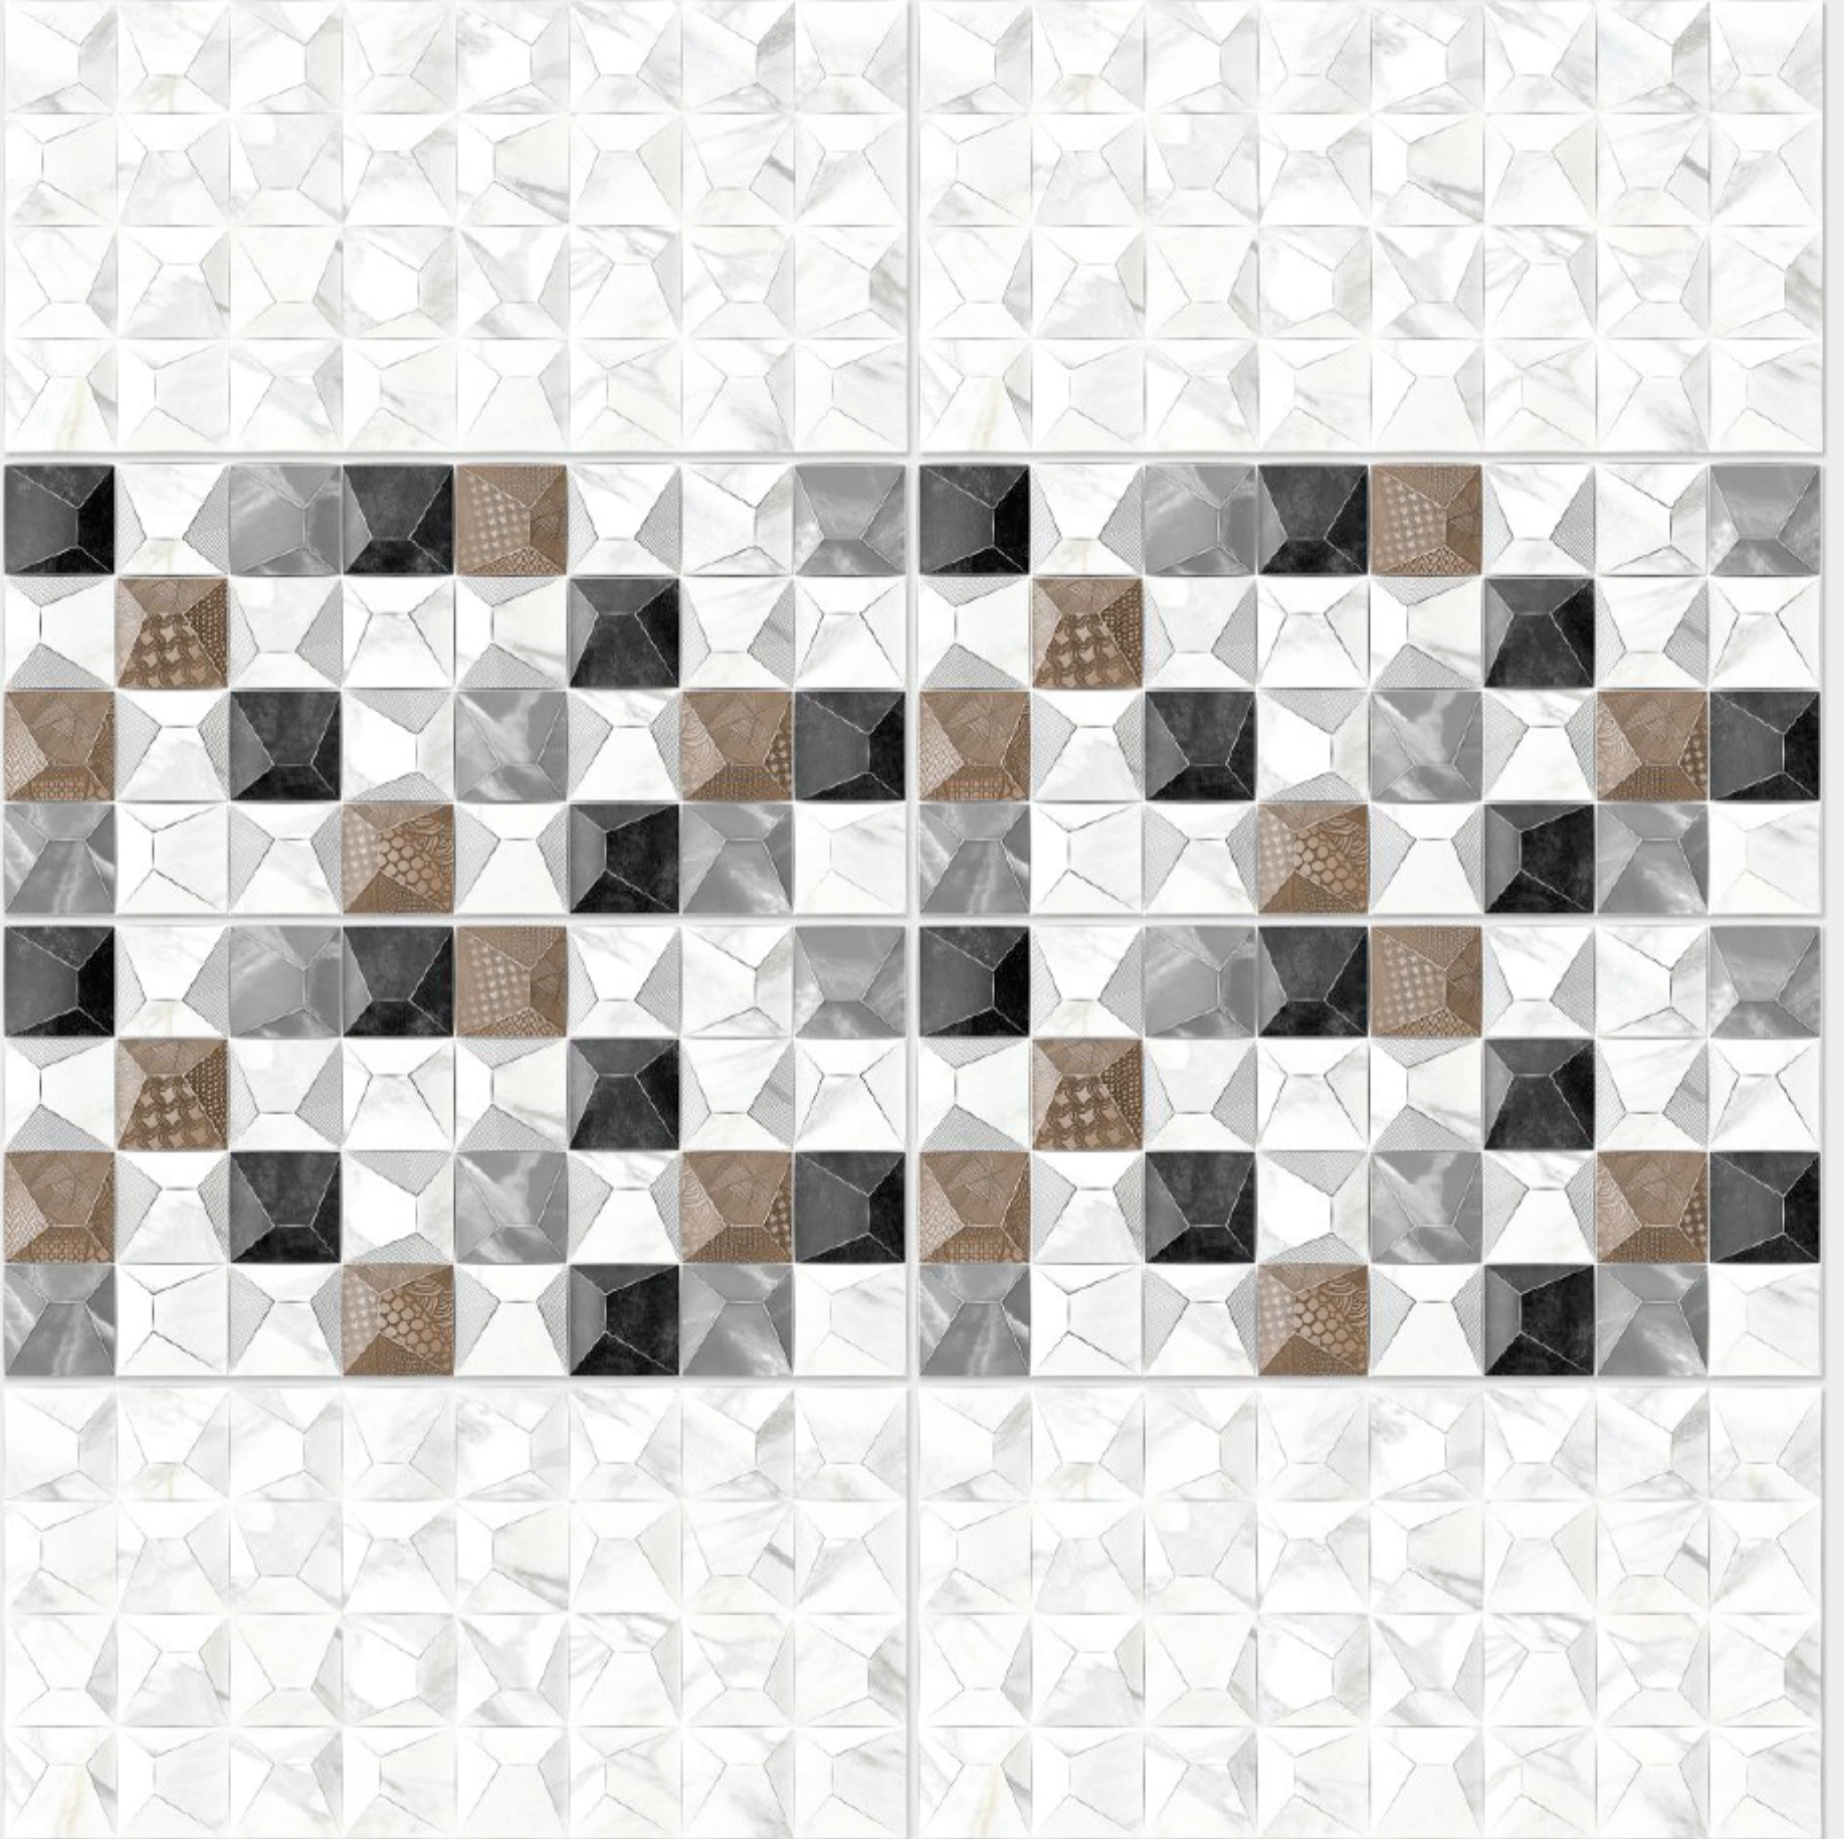

Tile Shown
1020