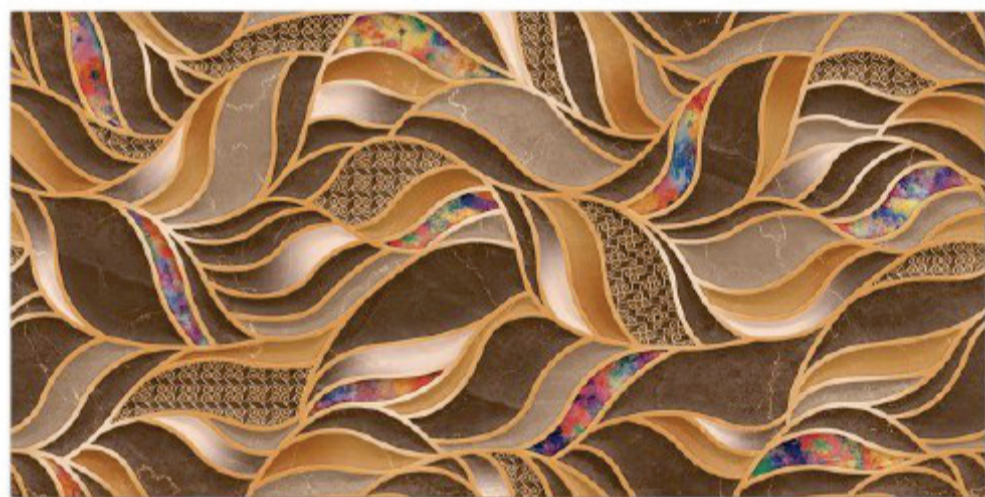

resistant to salts | eco sustainable | fire proof | frost proof | random design

Finish: **Glossy**

1019 L

DIGITAL WALL TILES 300x600mm