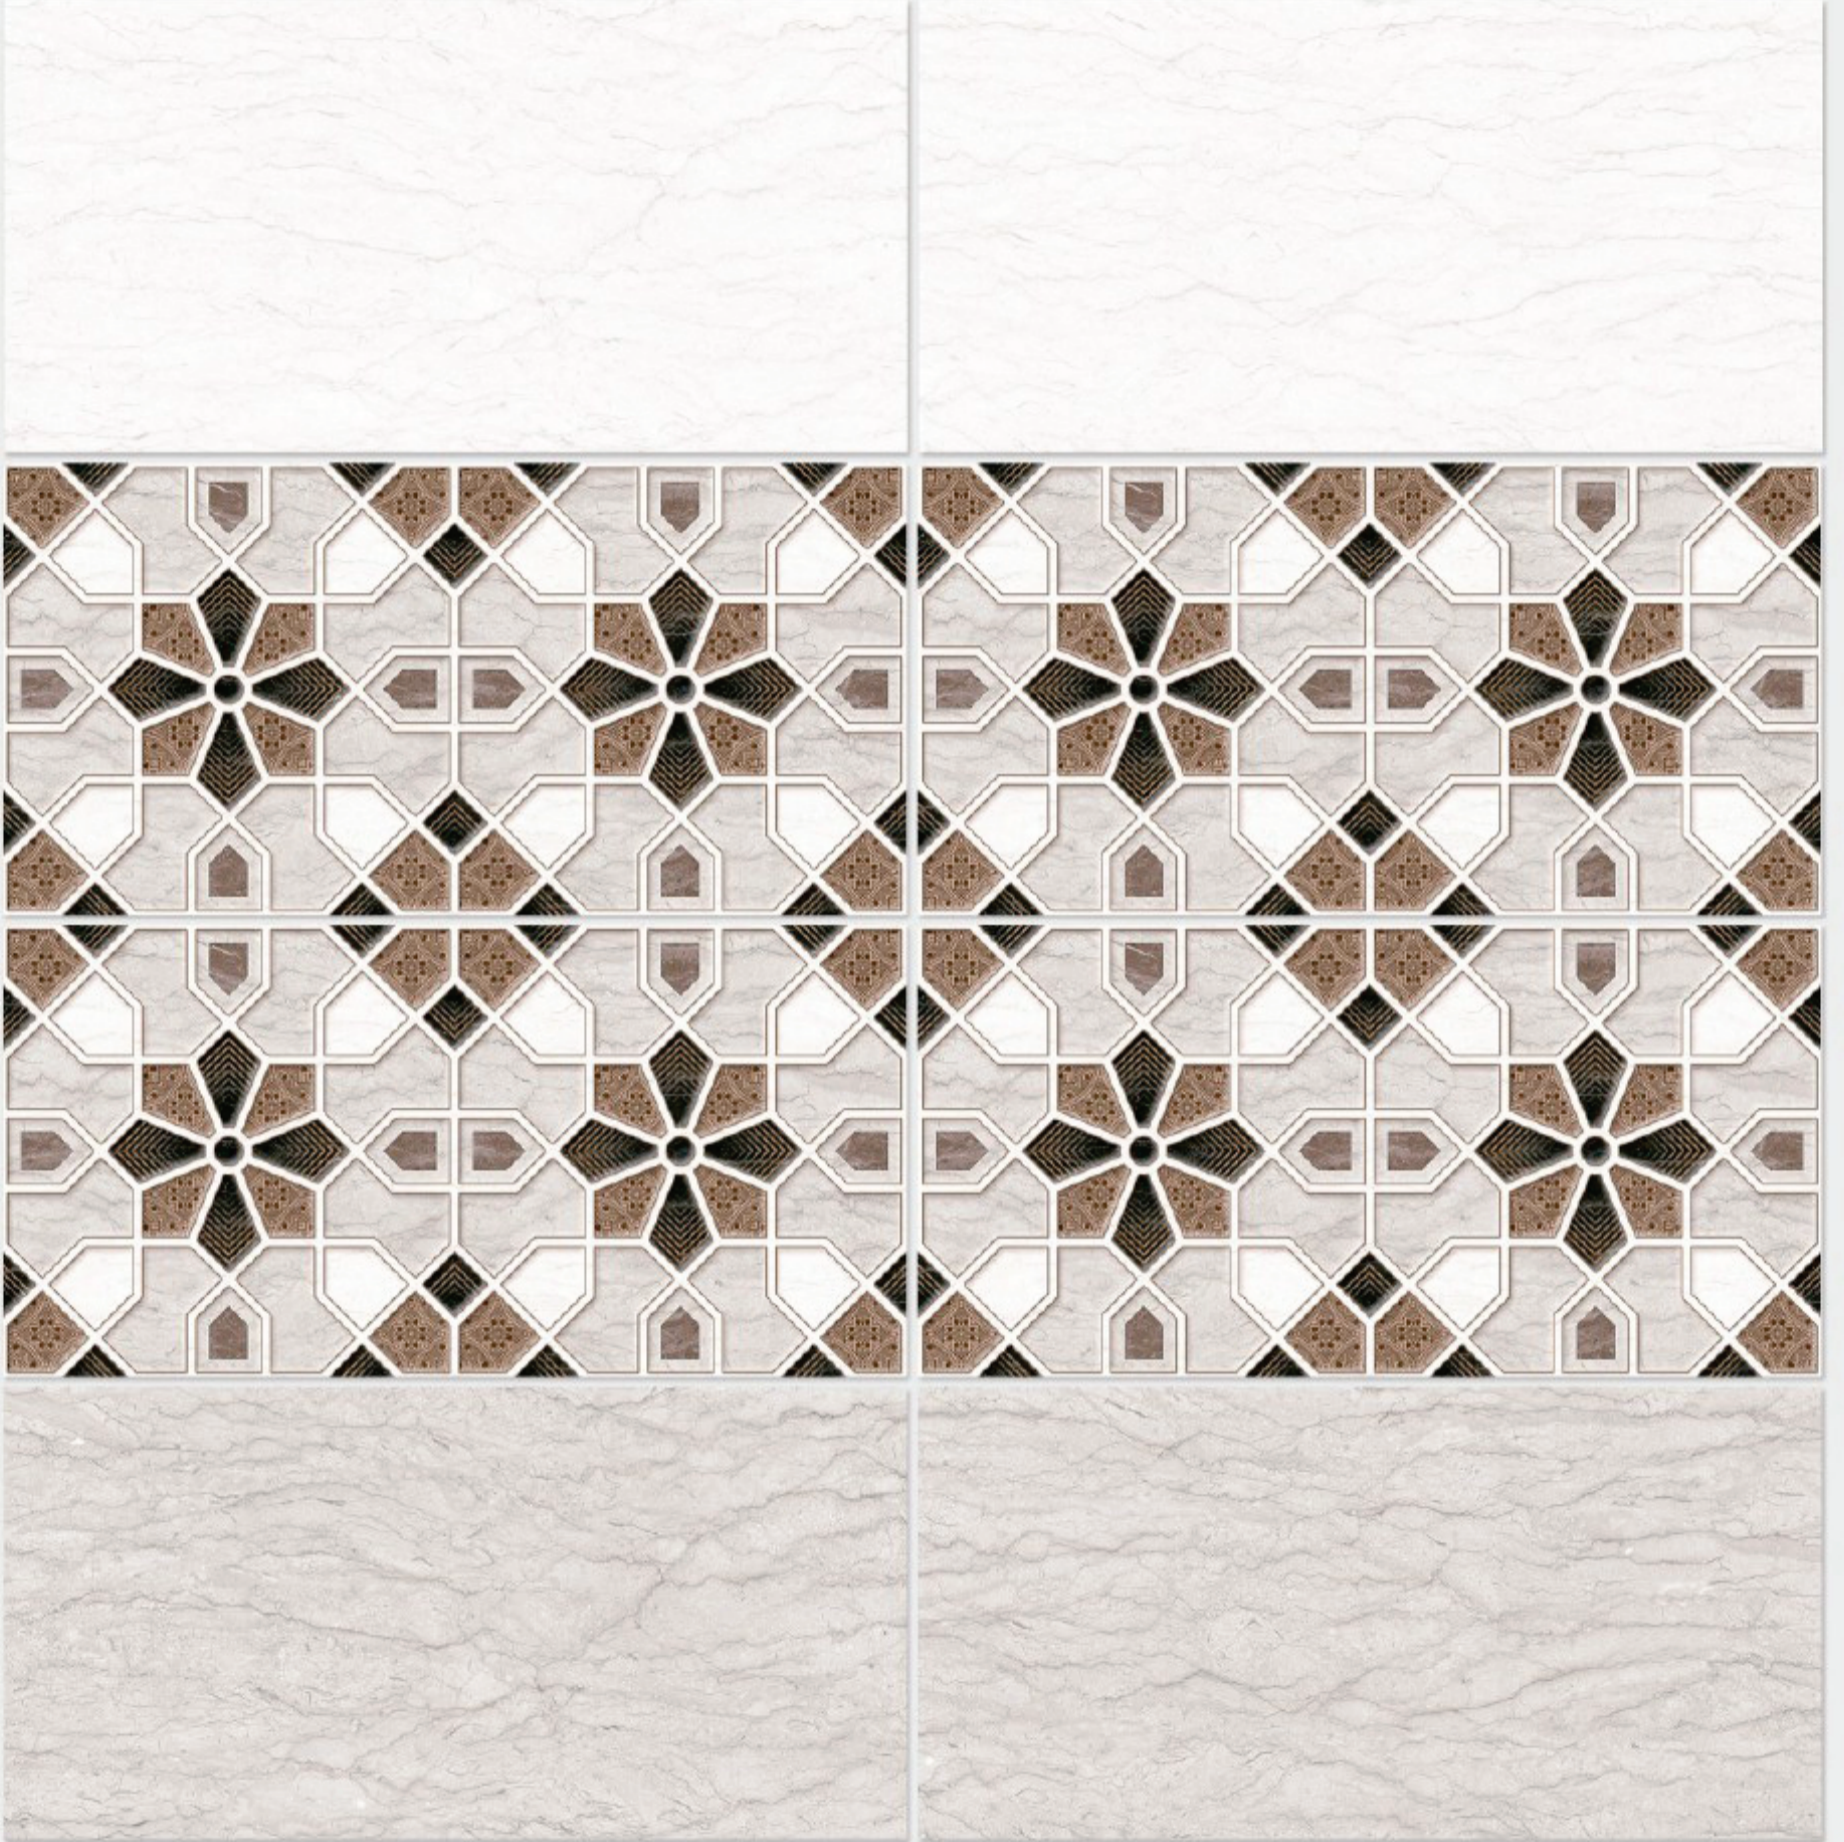

1022 D

Tile Shown
1022