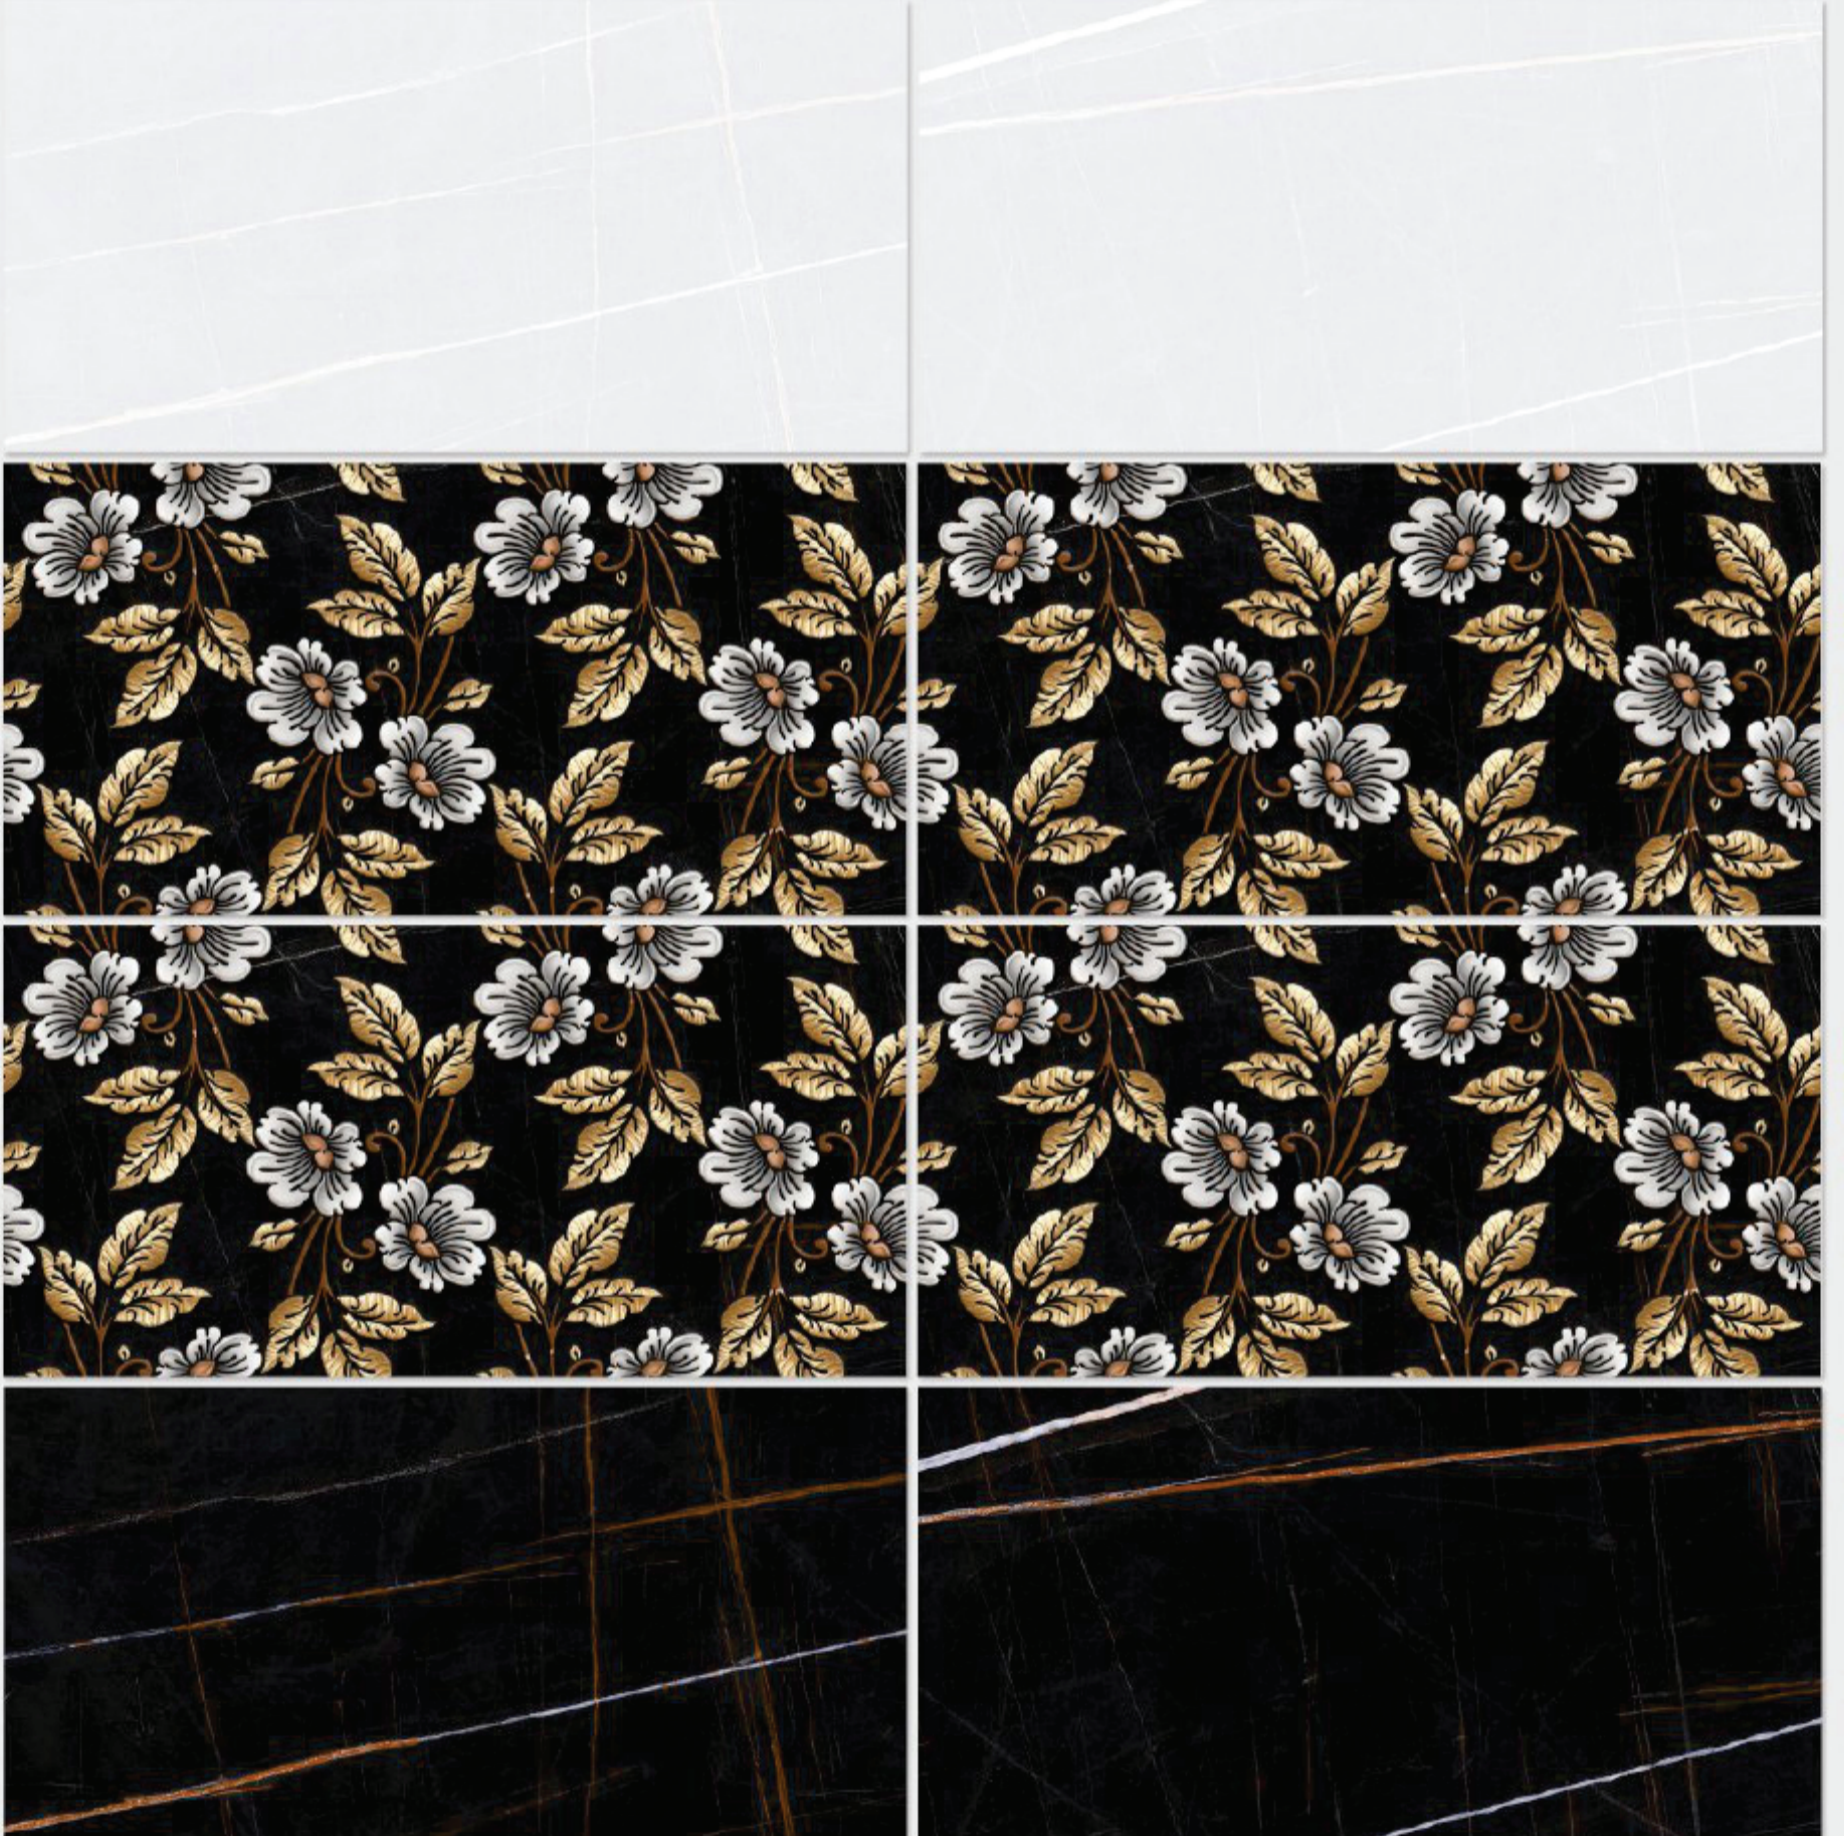

1015 D

Tile Shown
1015