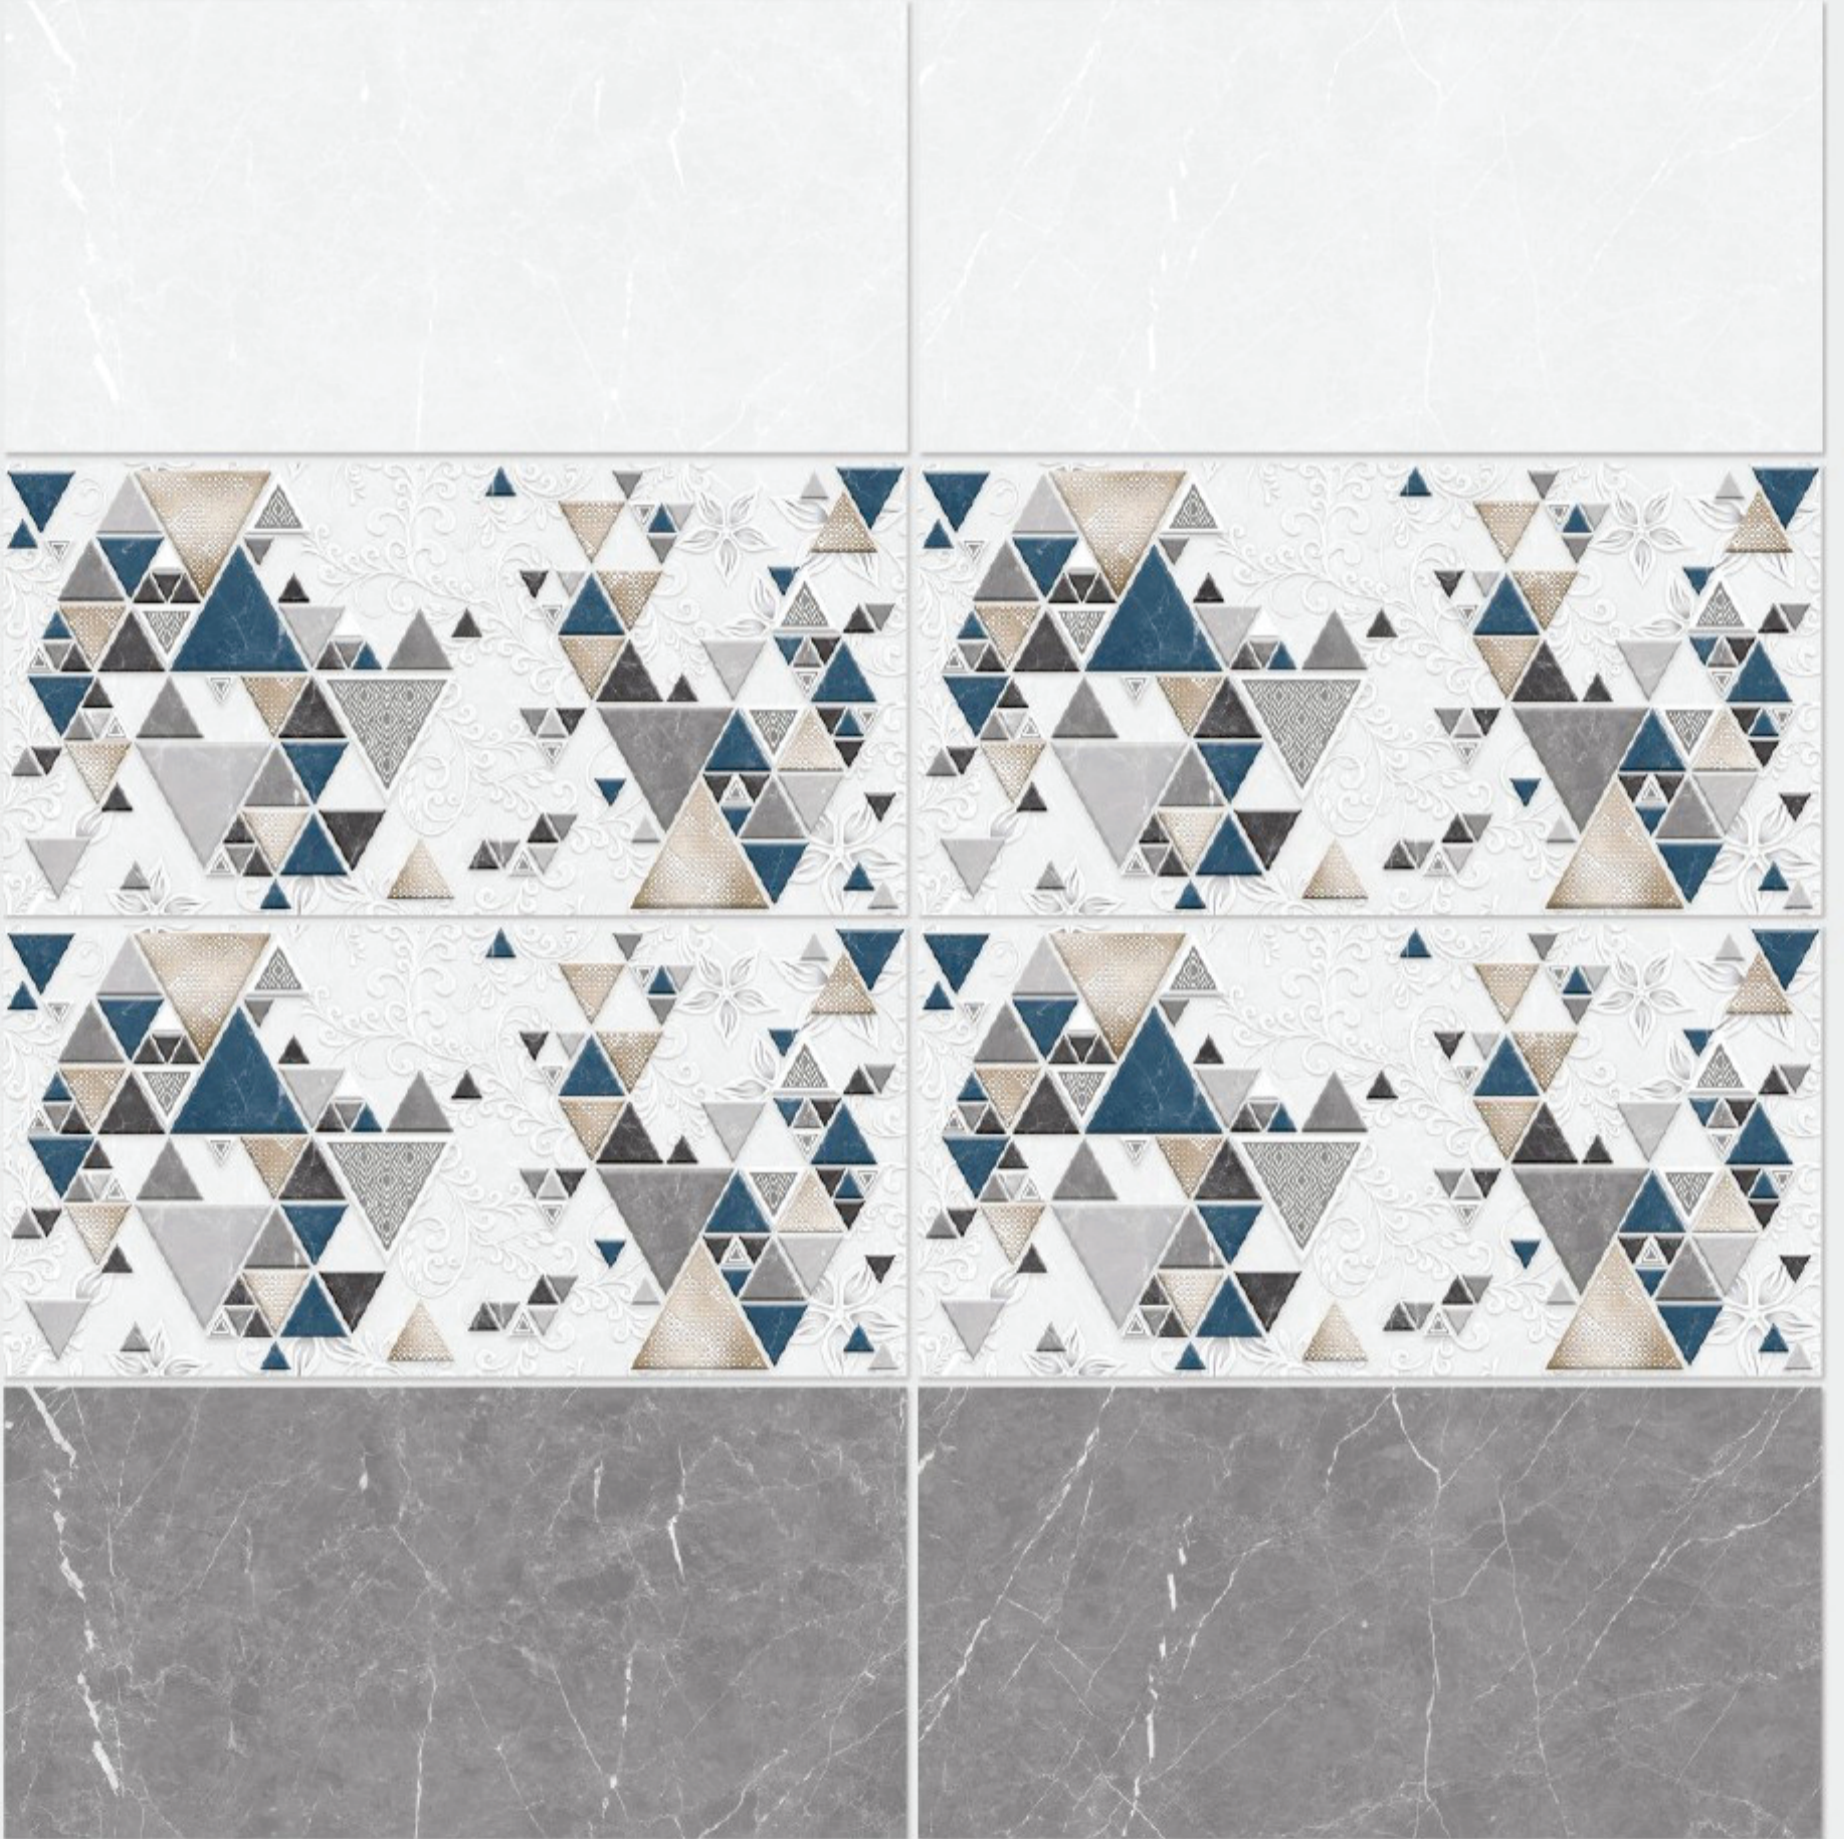

Tile Shown  
1009

resistant to salts | eco sustainable | fire proof | frost proof | random design

Finish: **Glossy**

1010 L

1010 HL 1

1010 L

DIGITAL WALL TILES 300x600mm

Tile Shown  
1010