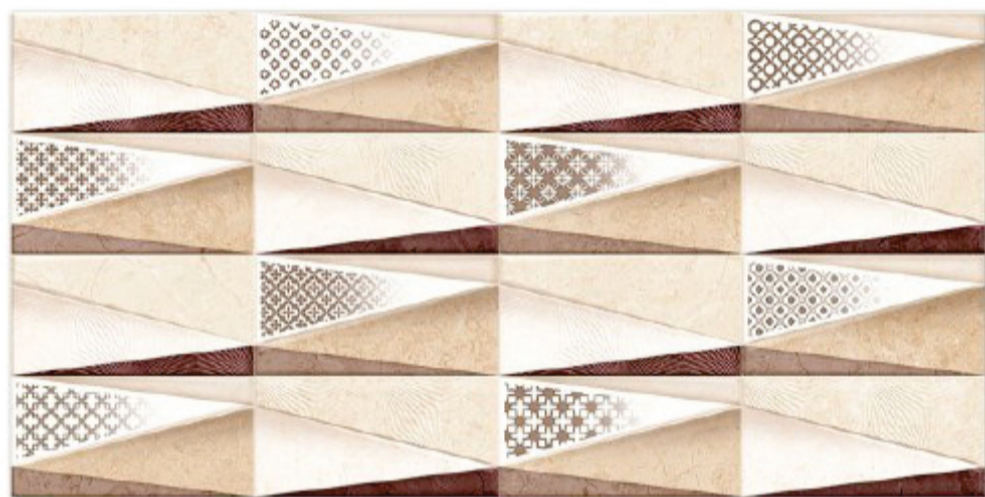

1036 L

1036 HL 1

1036 D

DIGITAL WALL TILES 300x600mm

Tile Shown  
1036

resistant to salts | eco sustainable | fire proof | frost proof | random design

Finish: **Glossy**

1037 L