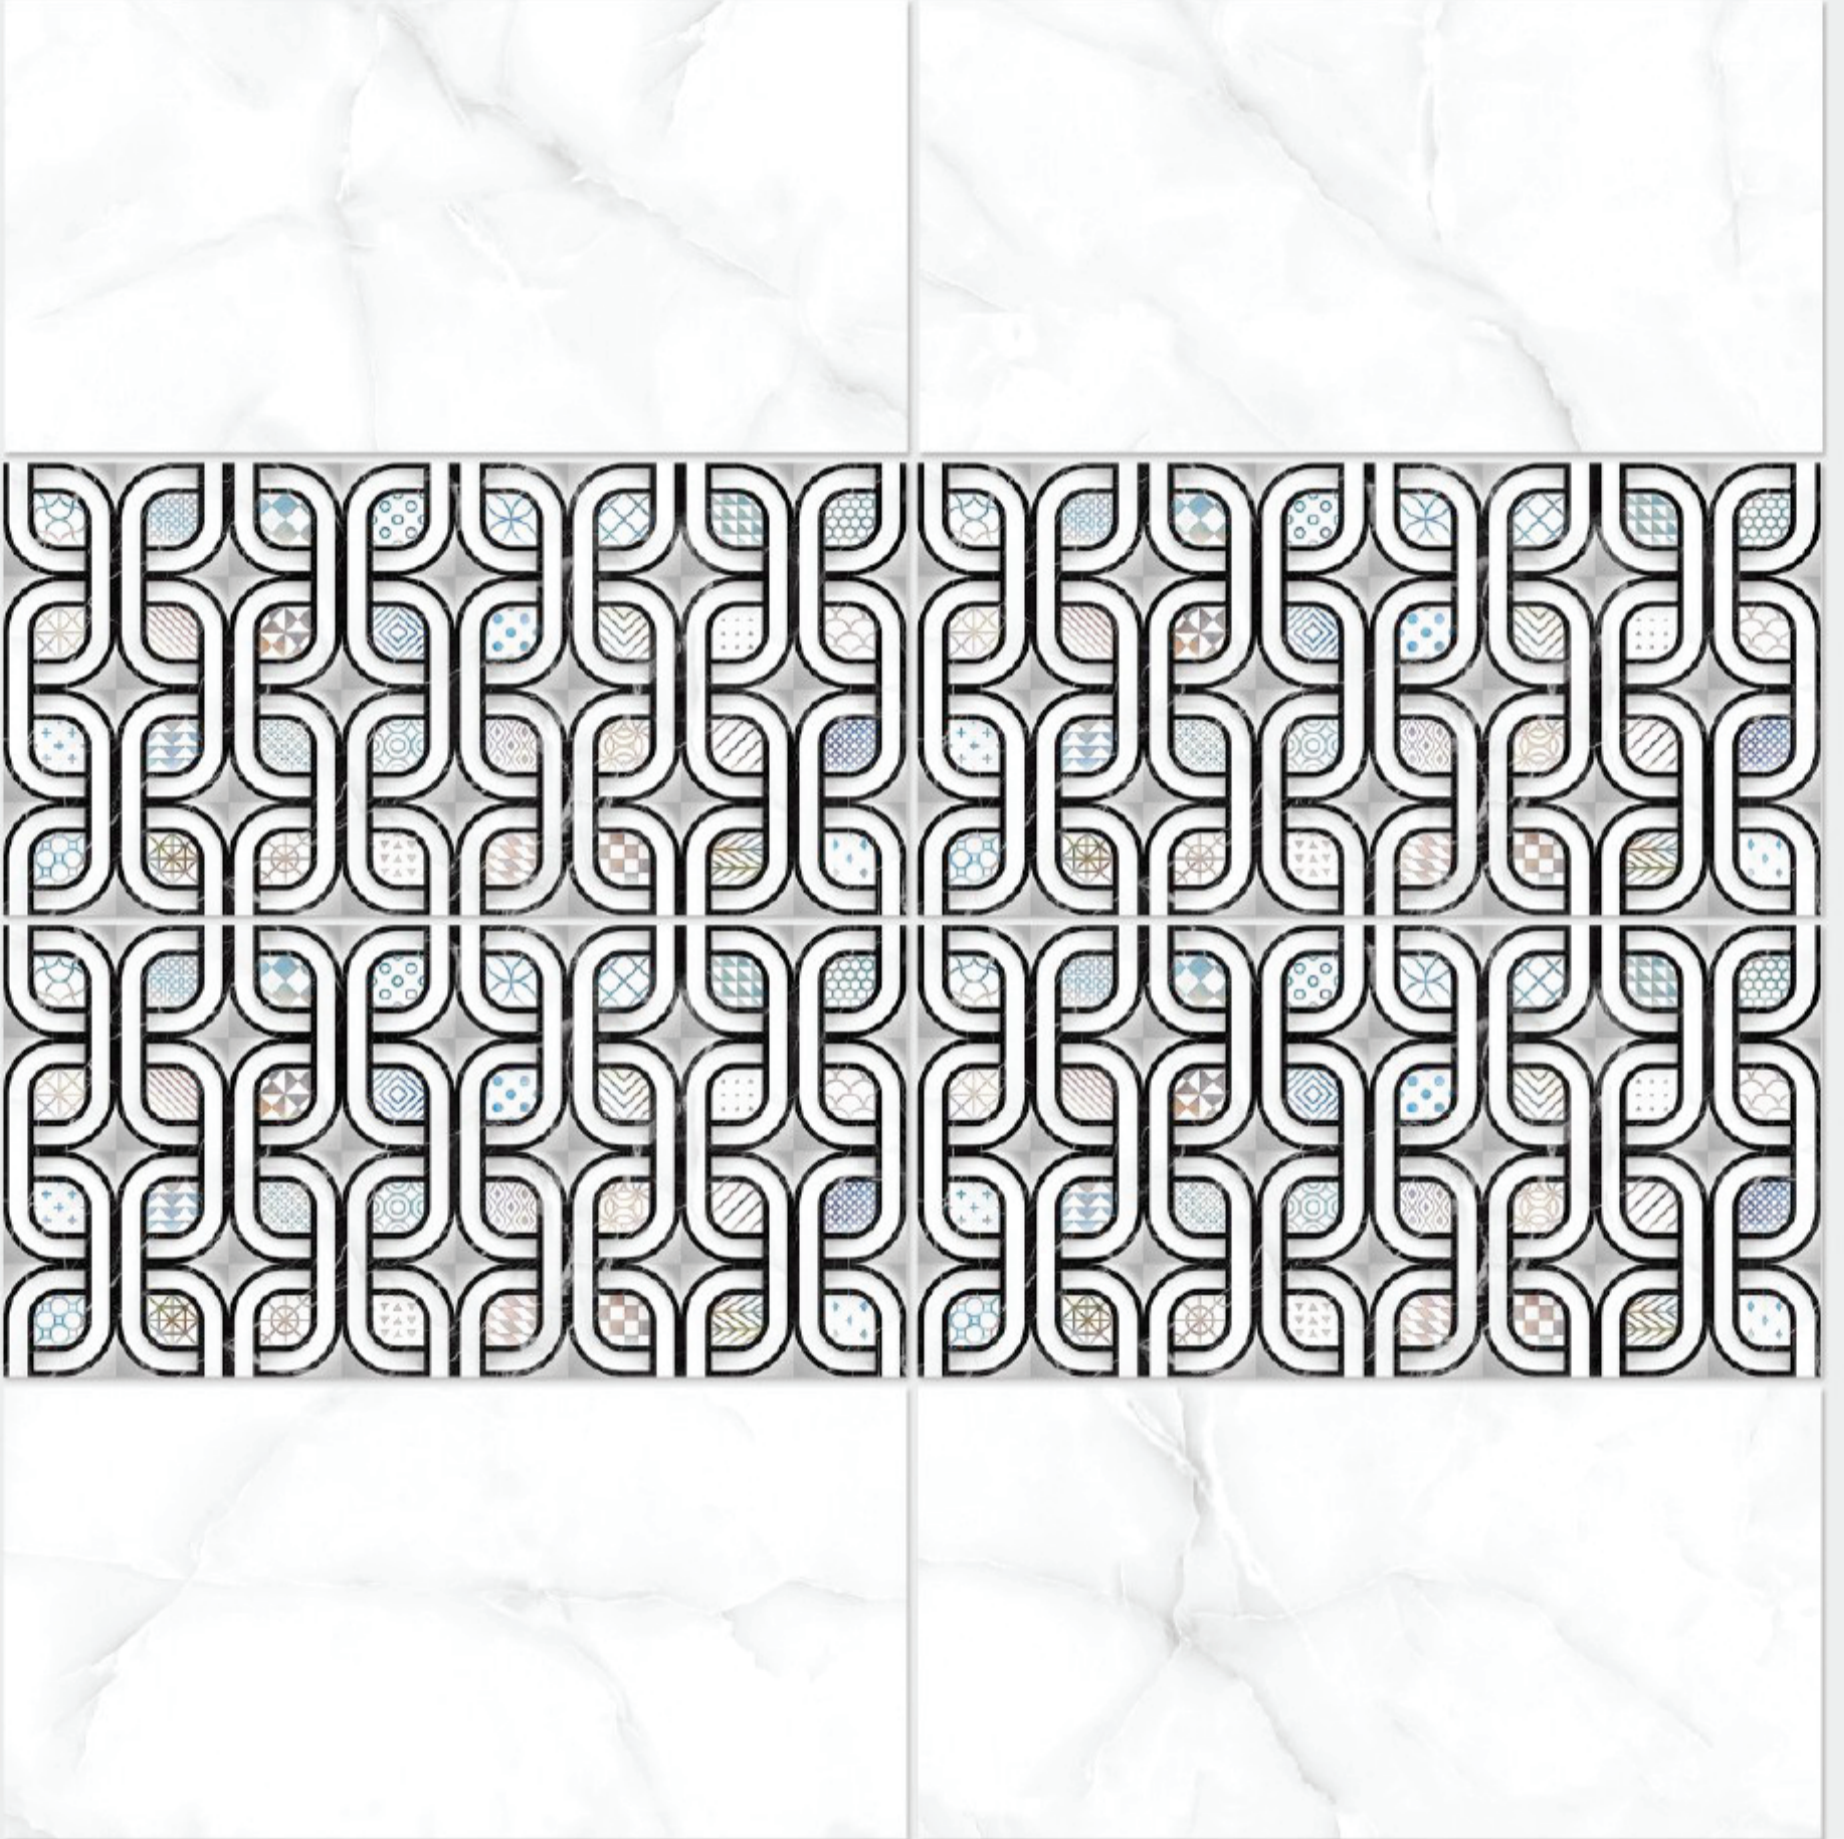

1021 L

1021 HL 1

1021 L

DIGITAL WALL TILES 300x600mm

Tile Shown  
1021

resistant to salts | eco sustainable | fire proof | frost proof | random design

Finish: **Glossy**

1022 L