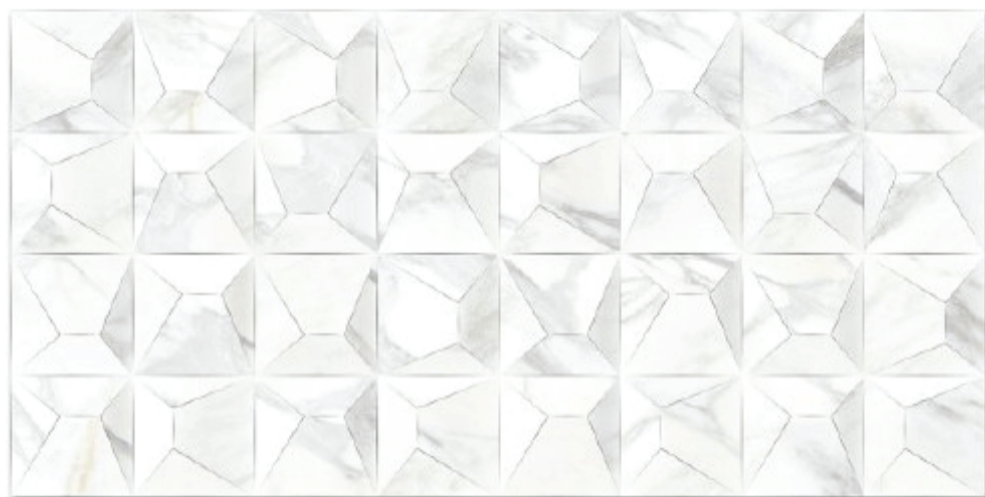

Finish: **Glossy**

1020 L