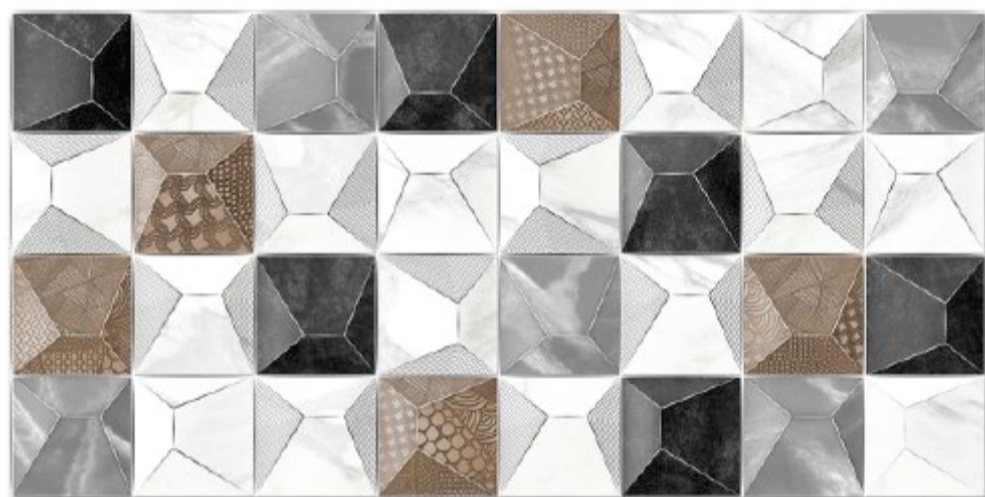

resistant to salts | eco sustainable | fire proof | frost proof | random design

Finish: **Glossy**

1020 HL 1

DIGITAL 300x
WALL TILES 600mm