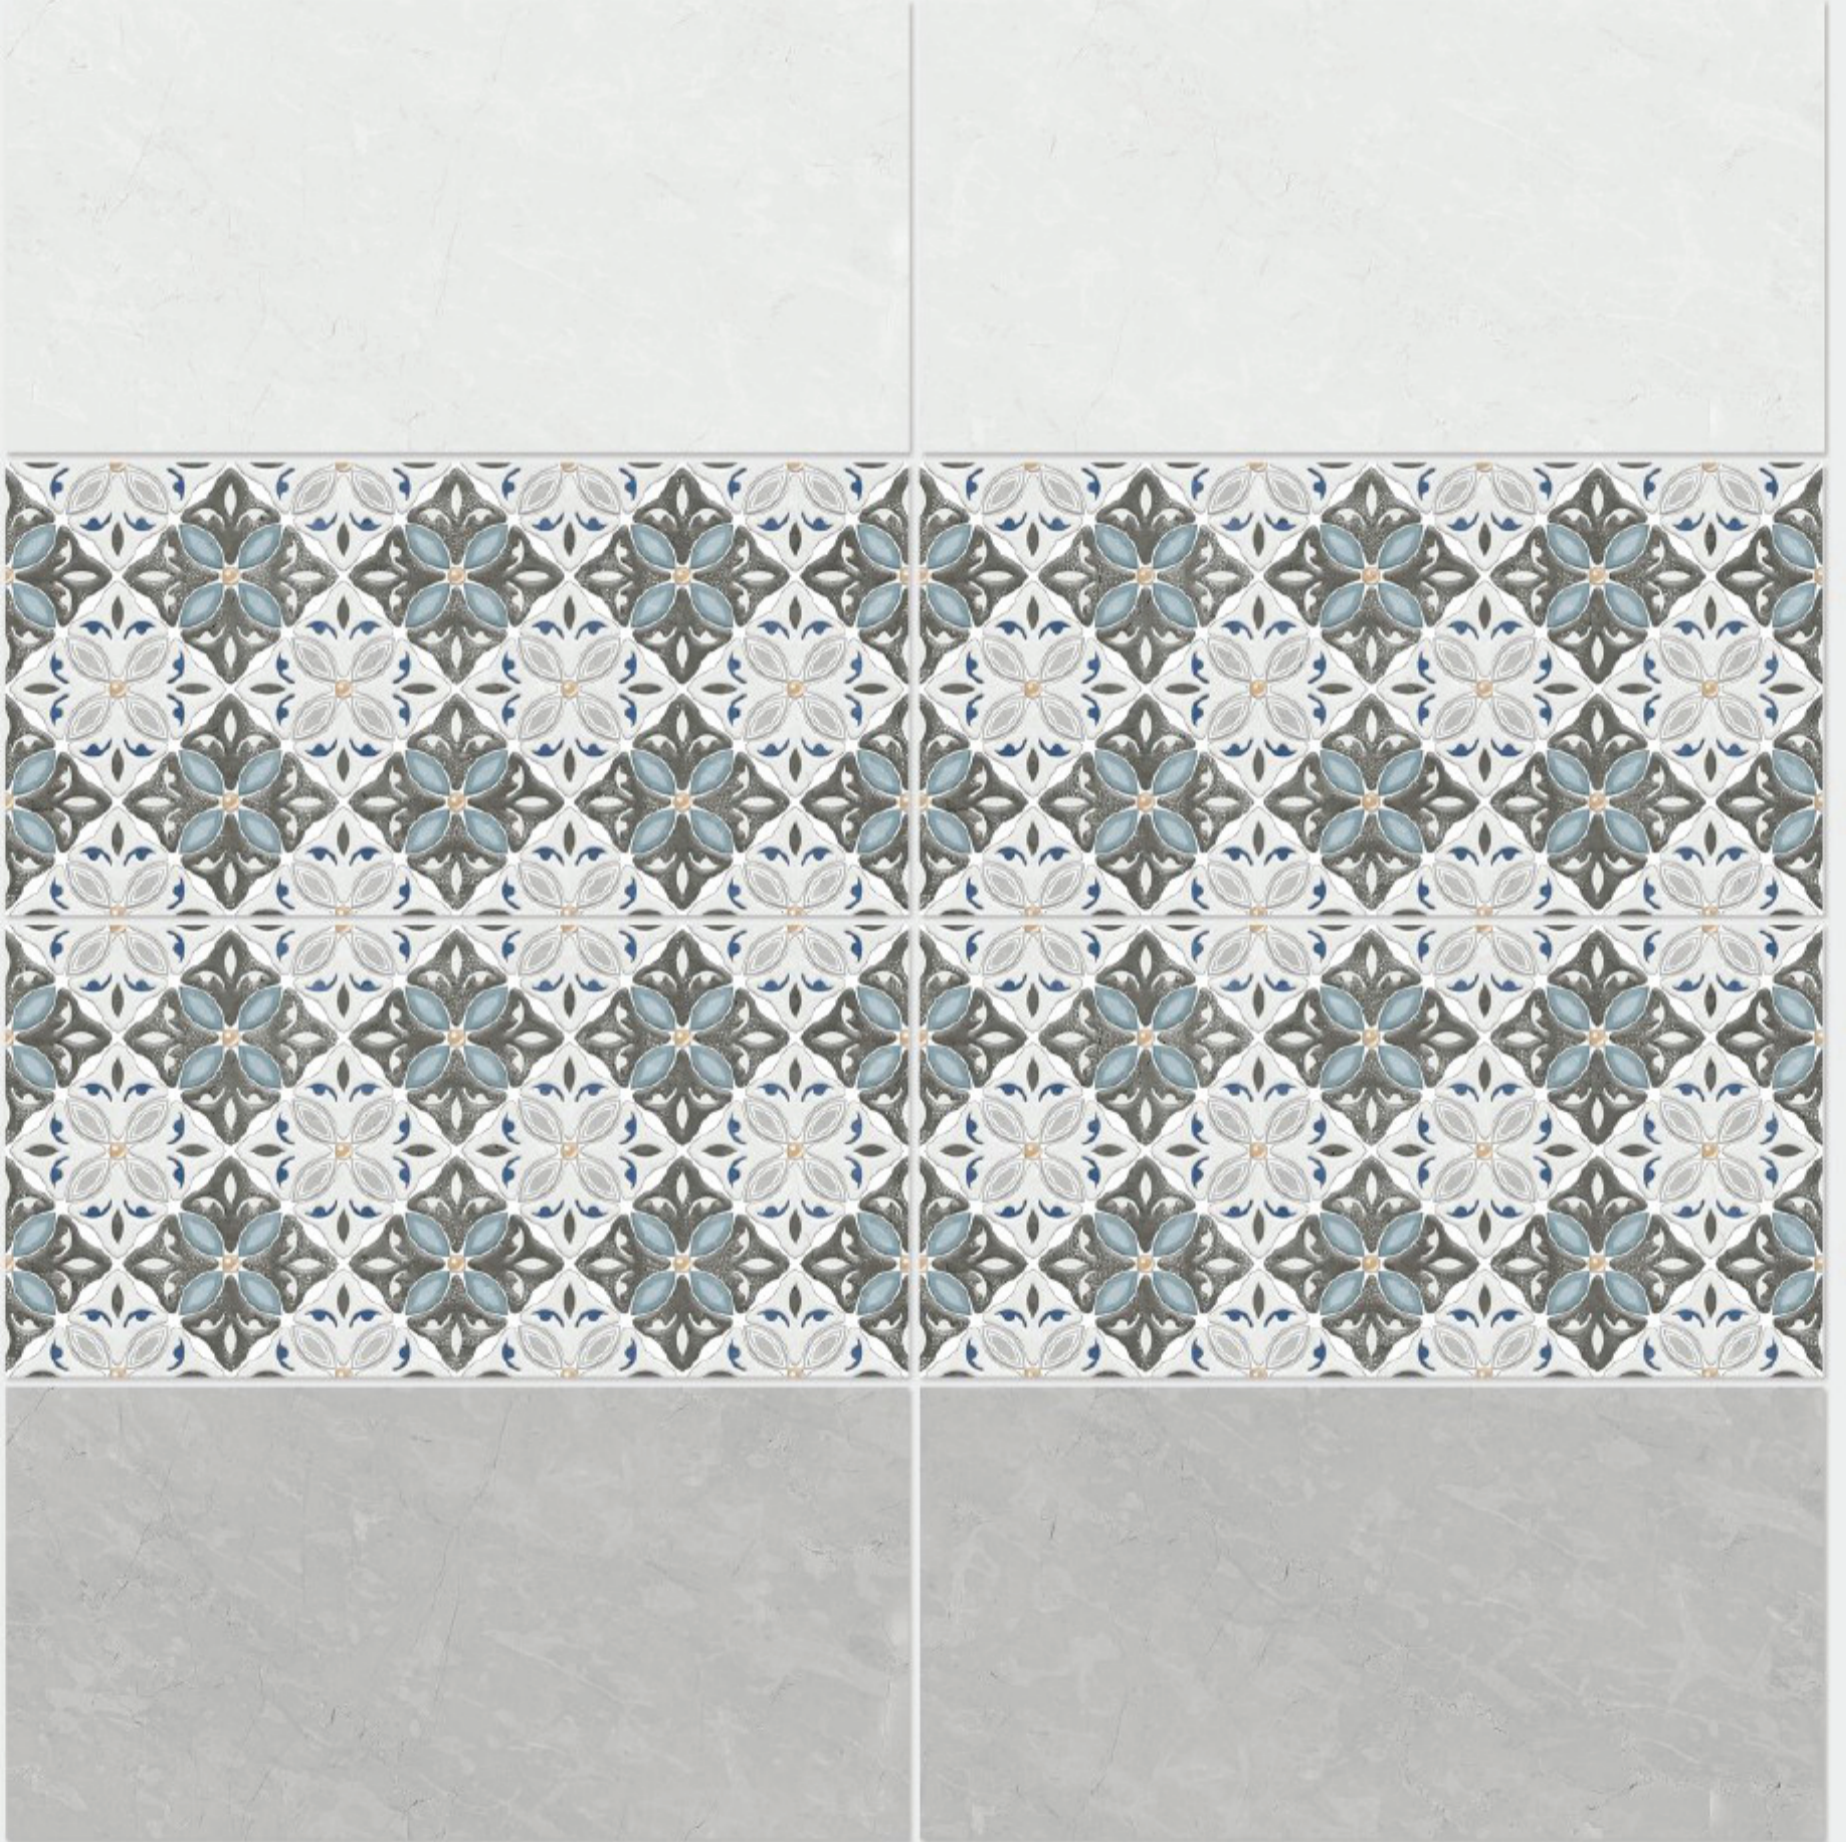

1027 D

Tile Shown
1027