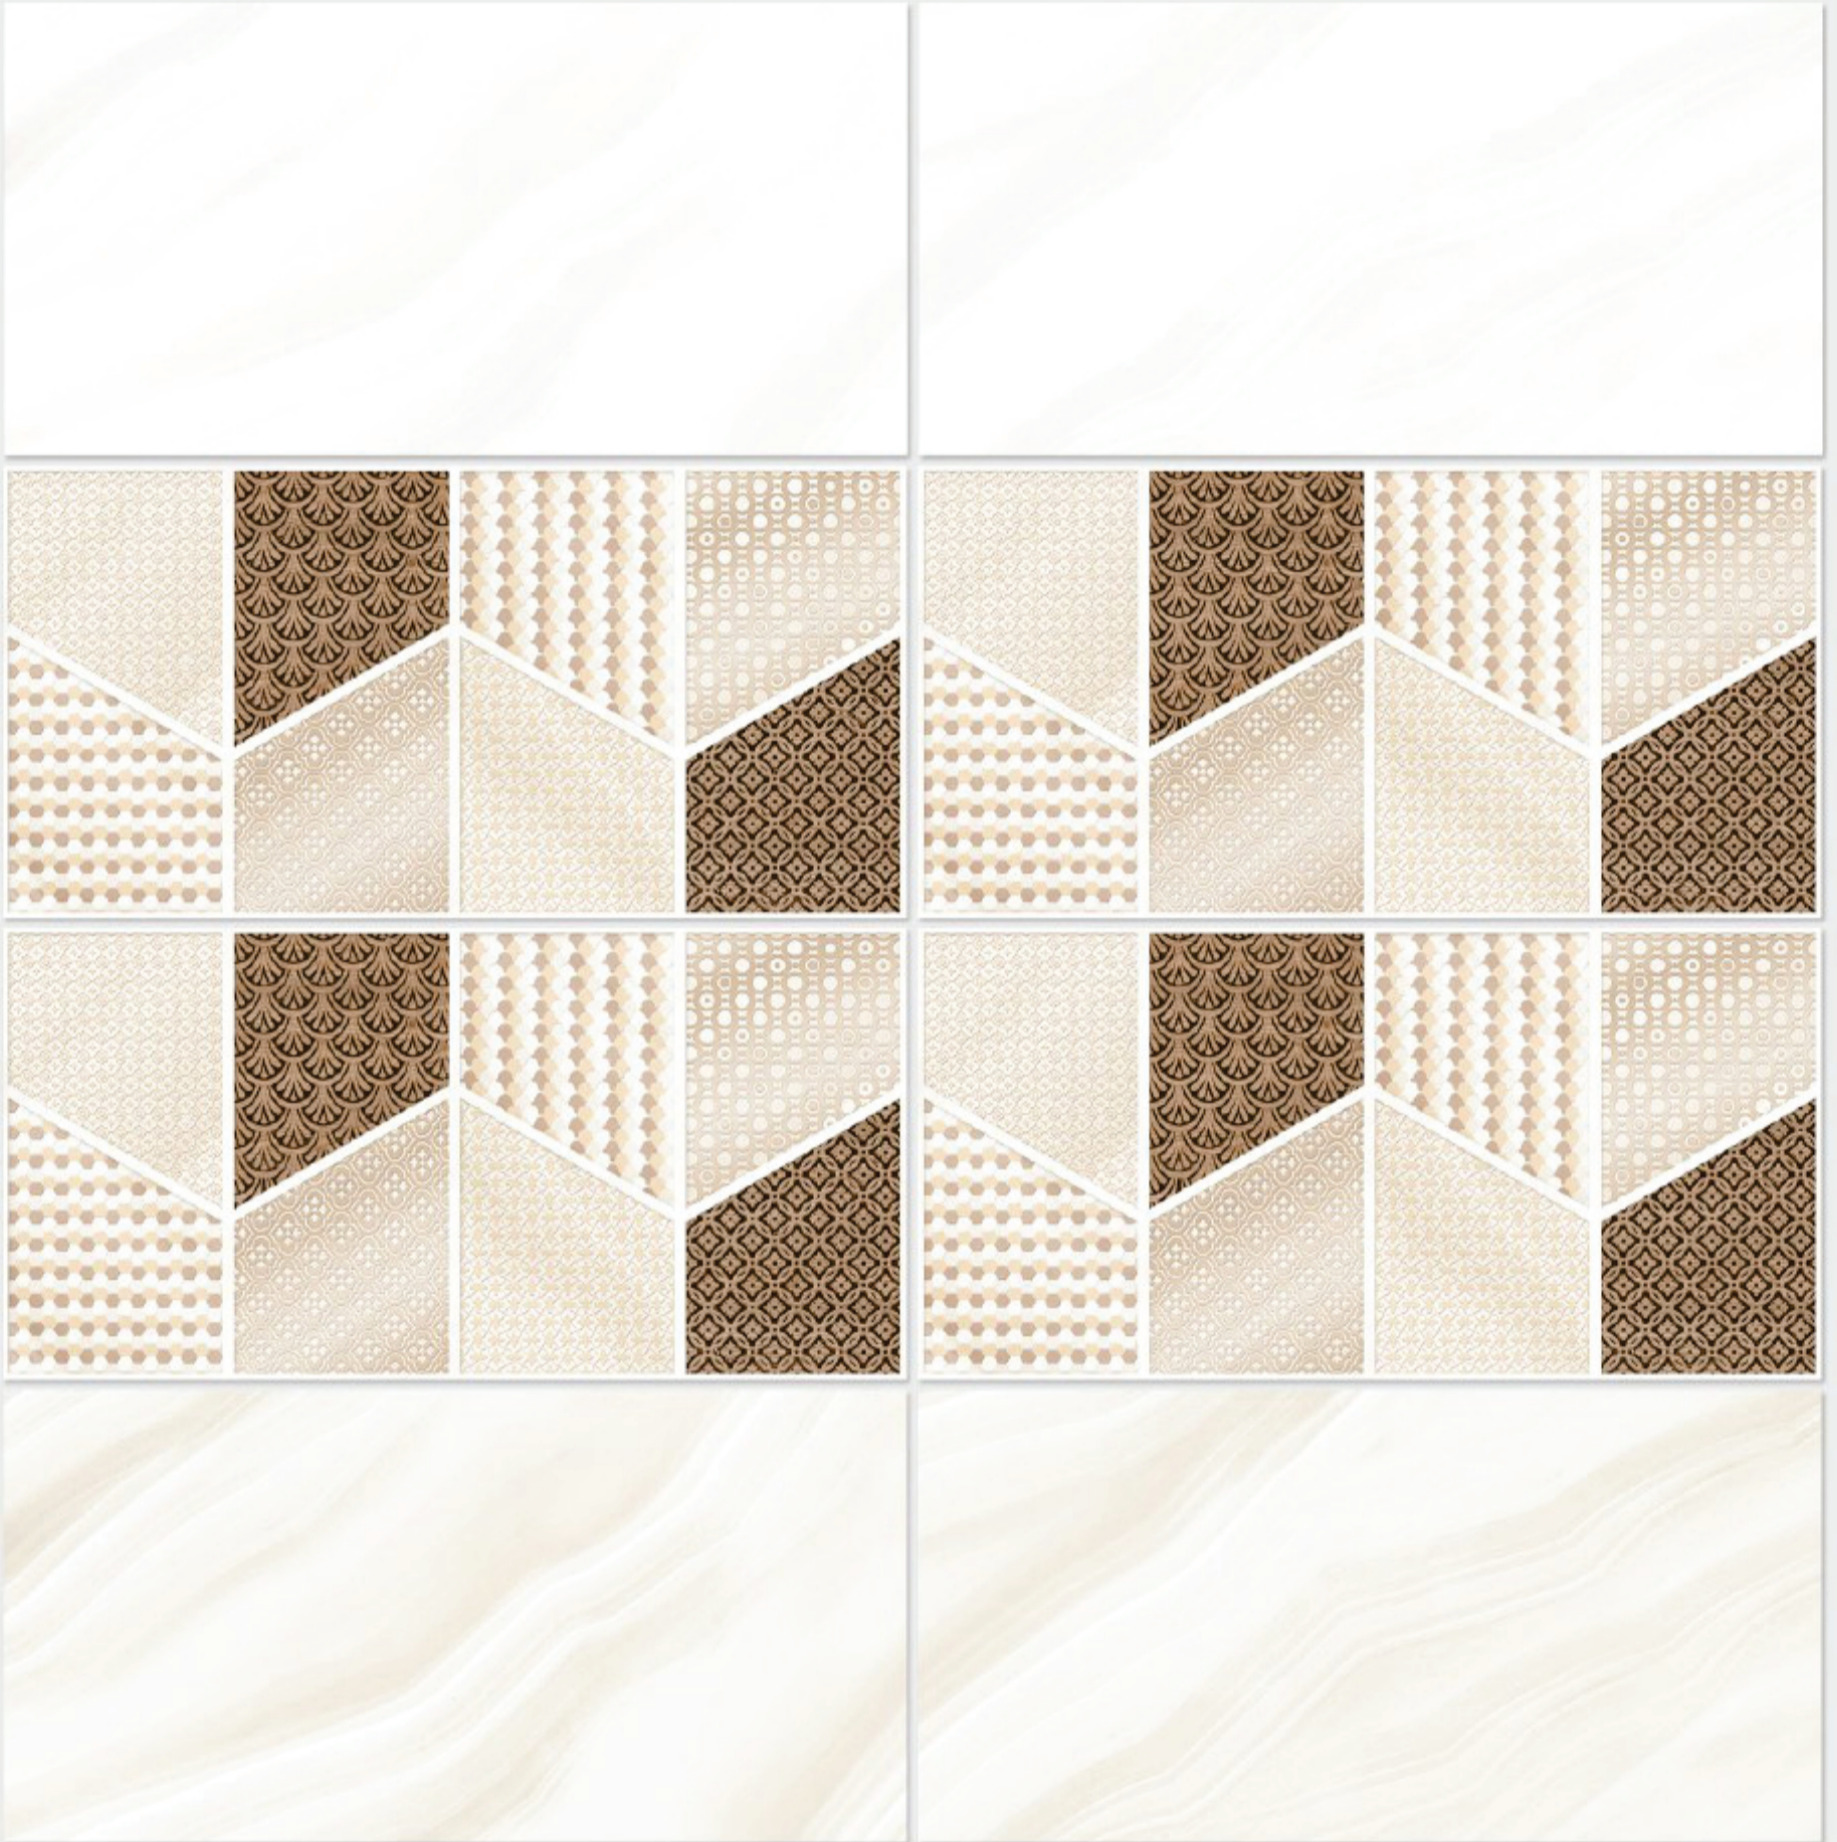

1024 D

Tile Shown
1024