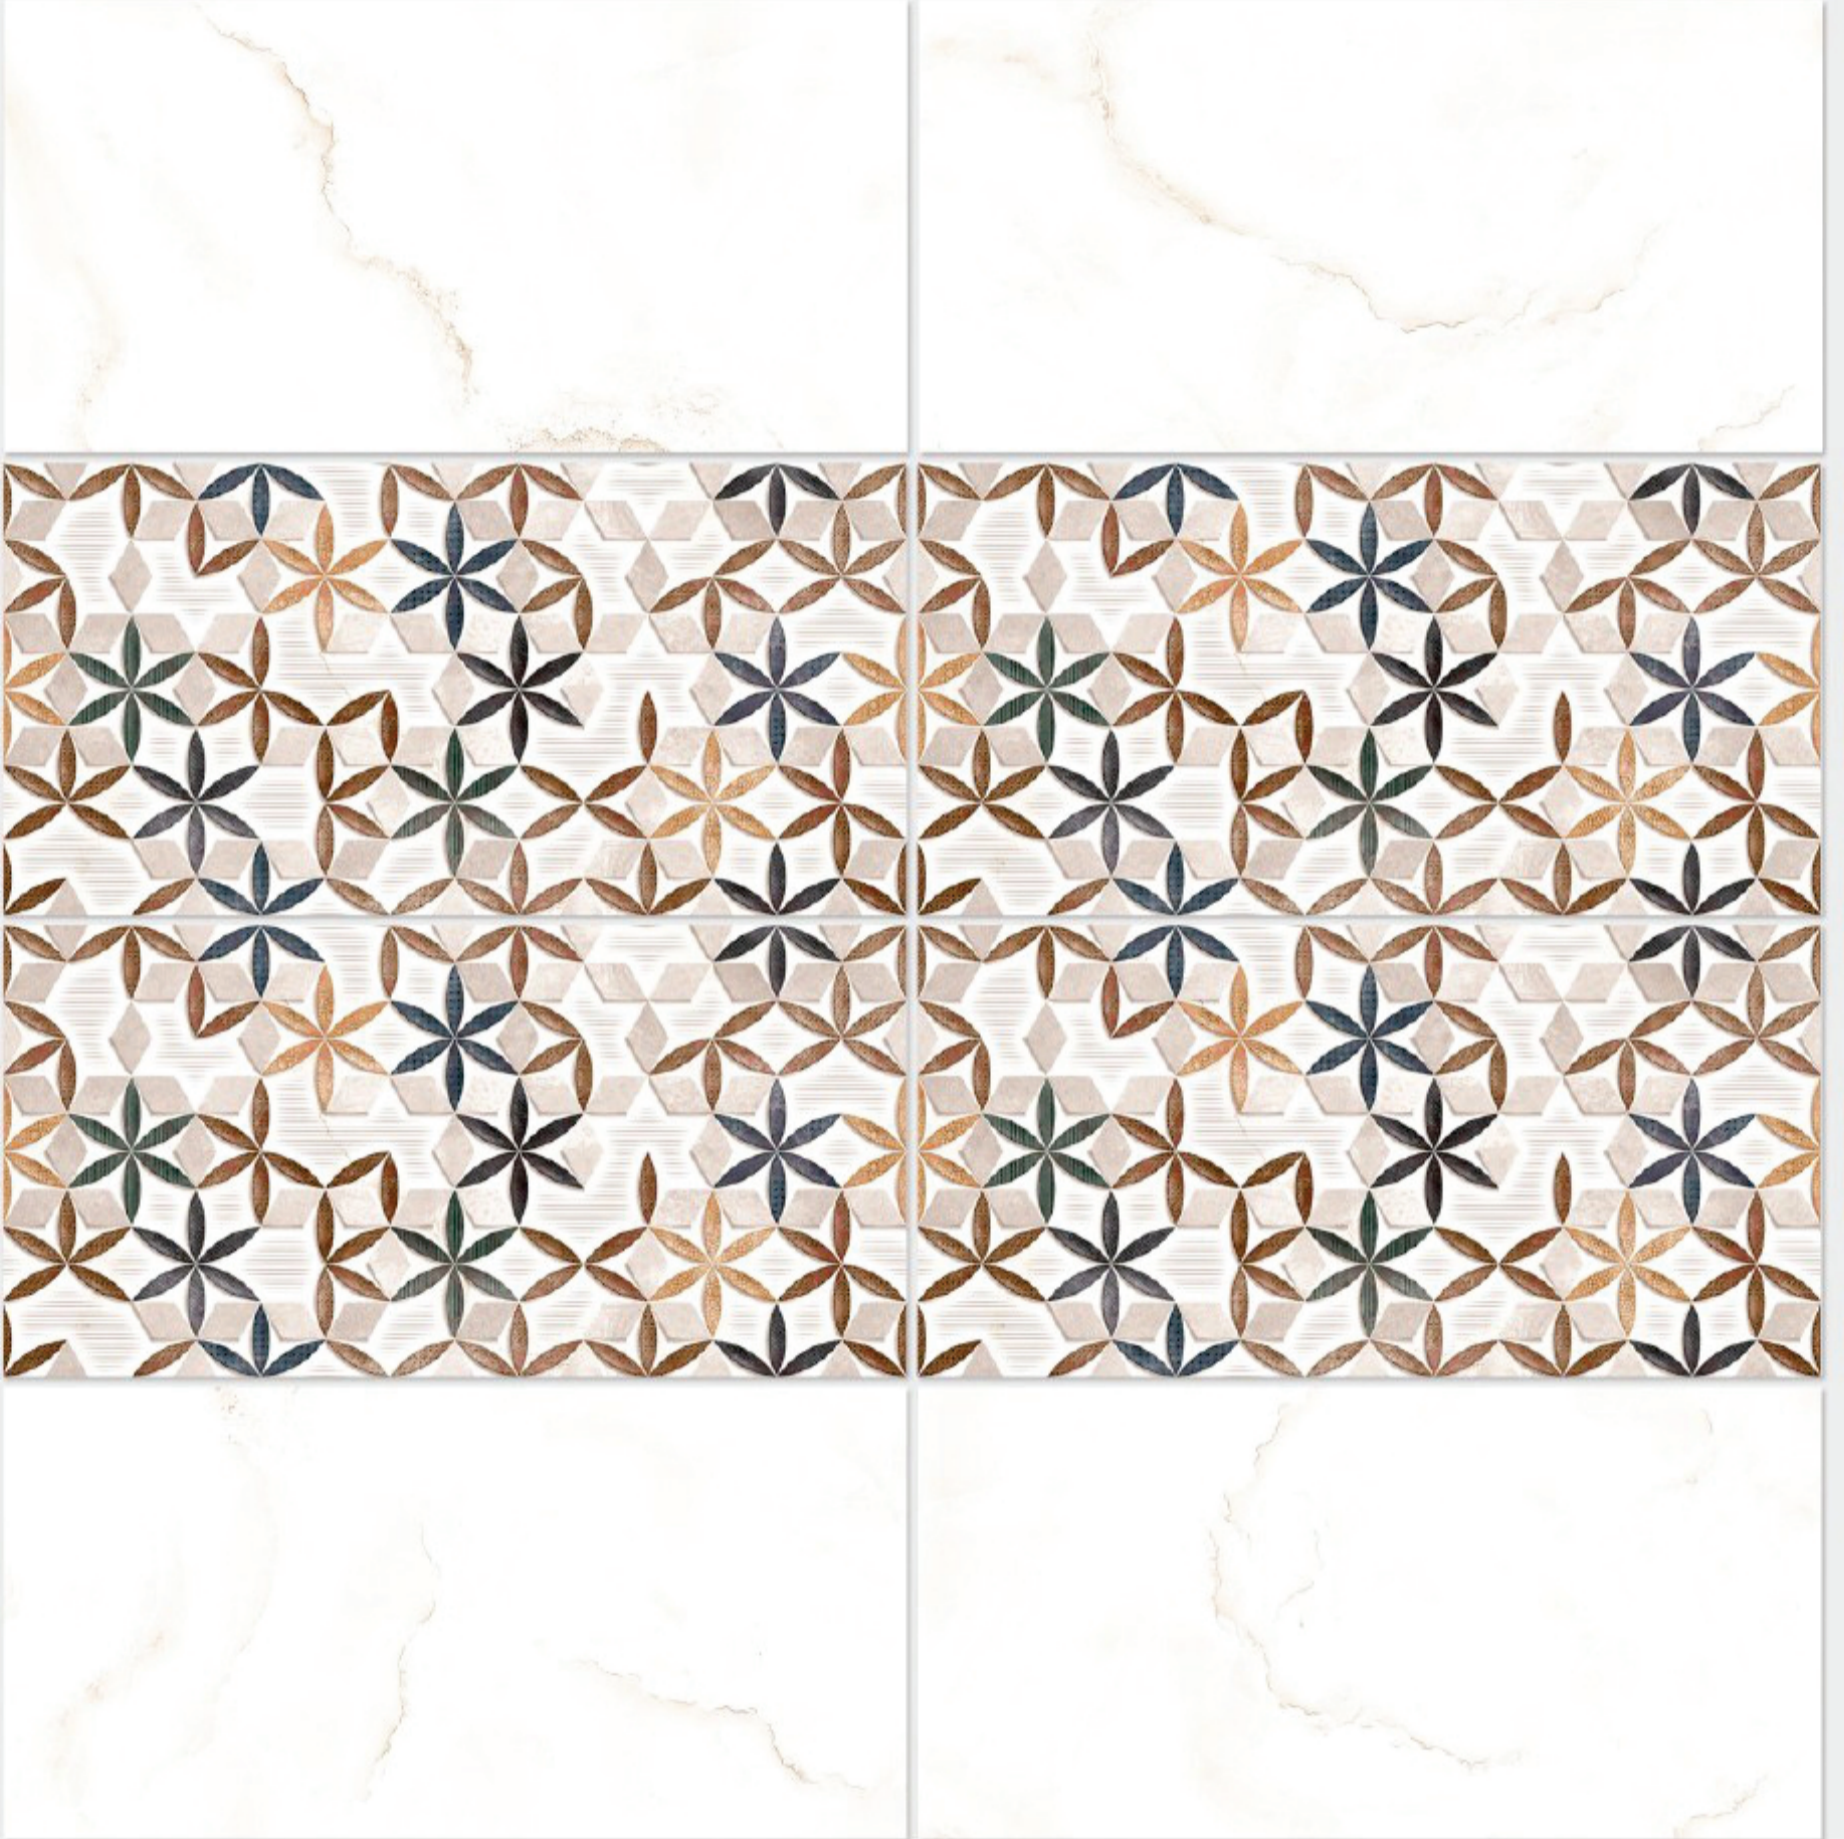

1013 L

1013 HL 1

1013 L

DIGITAL WALL TILES 300x600mm

Tile Shown  
1013

resistant to salts | eco sustainable | fire proof | frost proof | random design

Finish: **Glossy**

1014 L