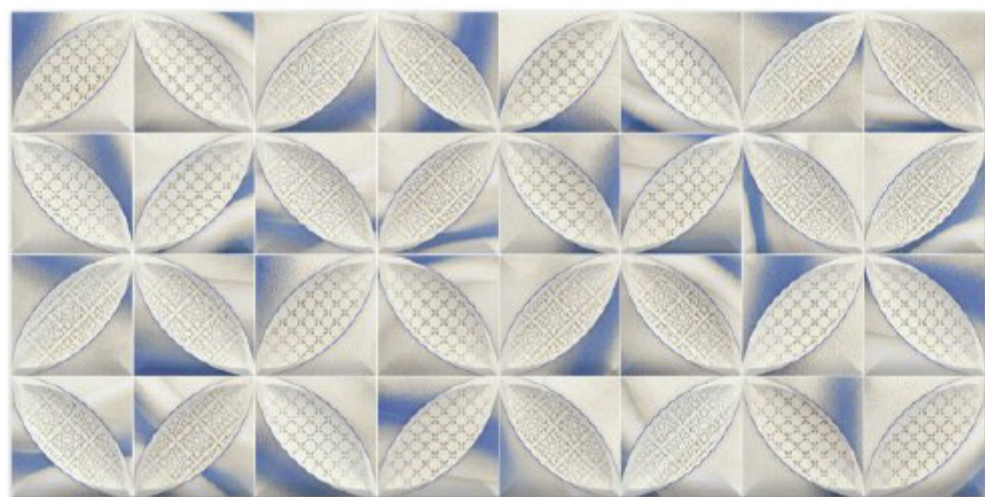

1030 HL 1

1030 D

DIGITAL WALL TILES 300x600mm

Tile Shown  
1030

resistant to salts | eco sustainable | fire proof | frost proof | random design

Finish: **Glossy**

1031 L

1031 HL 1