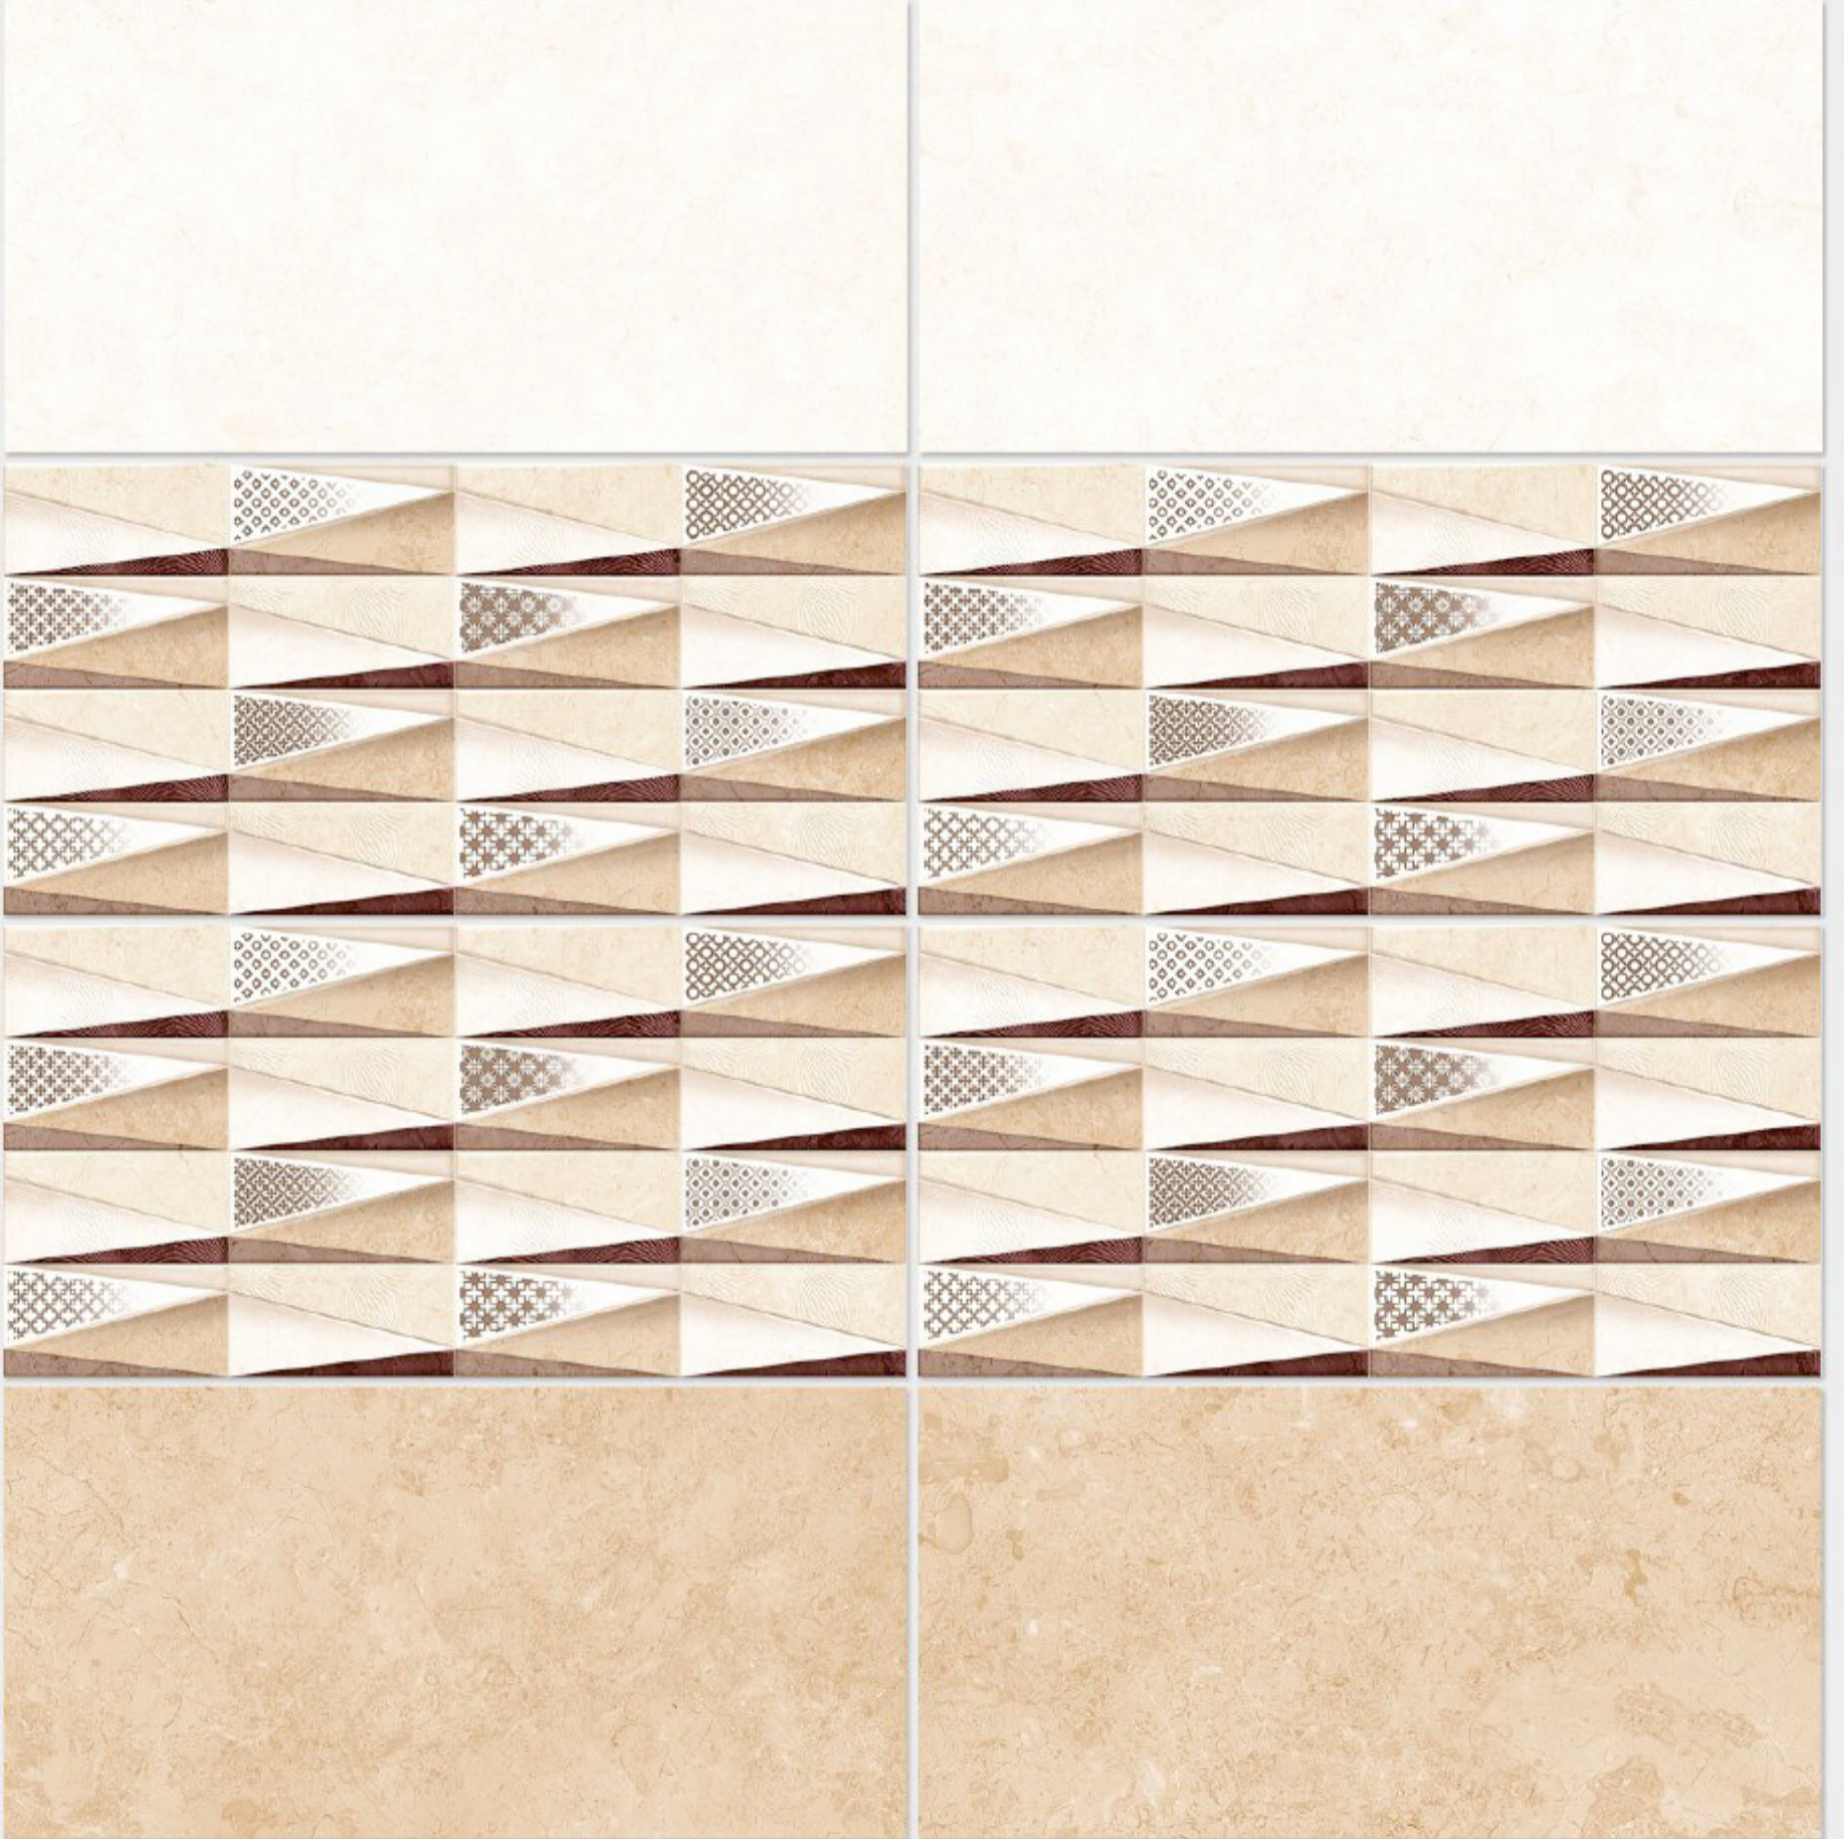

1037 D

Tile Shown
1037