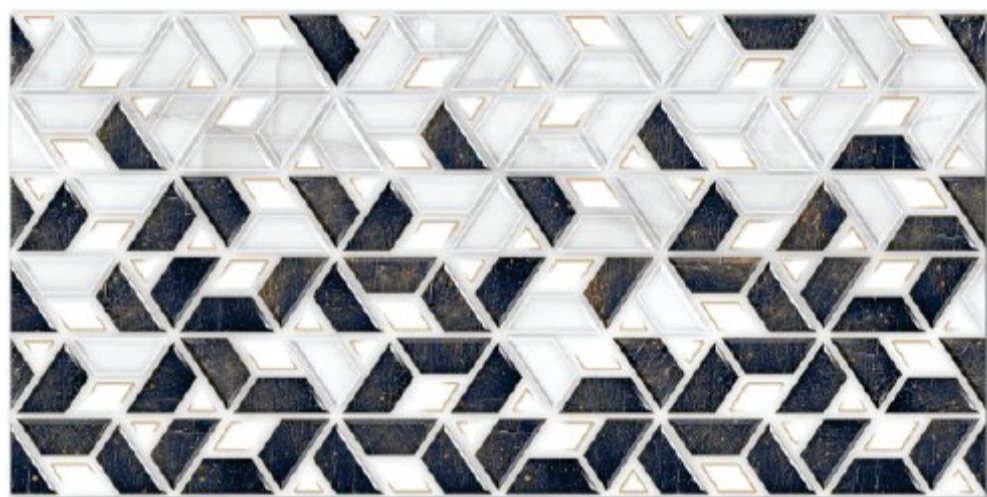

resistant to salts | eco sustainable | fire proof | frost proof | random design

Finish: **Glossy**

1005 L

DIGITAL WALL TILES 300x600mm